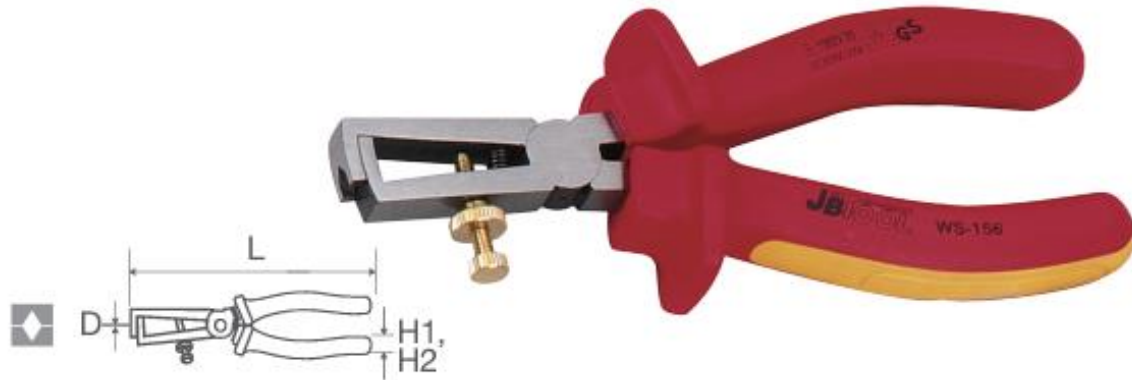

WS-156

1000V INSULATED WIRE STRIP PLIERS

1000V INSULATED WIRE STRIP PLIERS

Available sizes :

Item No.	L	D mm	H1 mm	H2 mm	Weight g
WS-156	6"/152mm	$\text{Ø} 5 = 10^2$	1.8	7.5	215